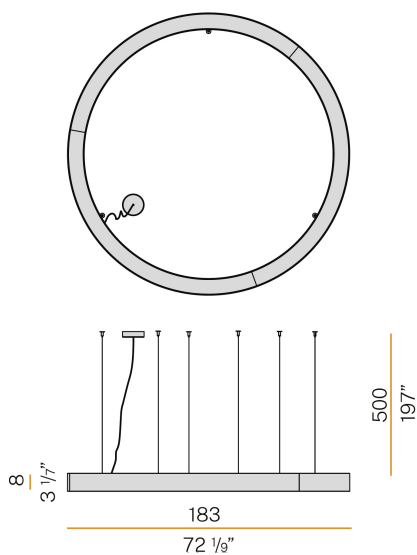

PANZERI

Silver Ring

220-240V AC dimmable (DALI/Push DIM)

L08217.180.0402

Data sheet

CODE	L08217.180.0402
SYSTEM POWER CONSUMPTION	110W
EFFICACY	71.36lm/W
LIGHT SOURCE	LED
LIGHT SOURCE LIFETIME	L80 (B20) 80.000h
COLOUR TEMPERATURE	3000K Ra>90
LIGHT DISTRIBUTION	diffused
POWER SUPPLY	220-240V AC
FREQUENCY	50/60Hz
ELECTRICAL CONFIGURATION	dimmable (DALI/Push DIM)
DRIVER	integrated included
NOMINAL LUMINOUS FLUX	15716lm
LUMEN OUTPUT	7850lm
EFFICIENCY	49.9%
WEIGHT	20,77 Kg
PROTECTION DEGREE	IP40
COLOUR TOLLERANCES	SDCM 3
GLOW WIRE TEST PERFORMANCE	850°
PACKING DIMENSIONS (CM)	203,0 x 18,0 x 203,0

Suspension lighting fixture for interiors, with direct light emission. Pickled sheet metal structure in polyacrylic paint. Aluminium dissipation plates. Pickled sheet metal covers in white, black or bronze polyacrylic paint, or with gold leaf coating. Diffuser in modelled polycarbonate with opaline finish. Suspension kit with griplocks and 5m (196,9") long steel cables. 5m (196,9") long power cable in transparent PVC. Power canopy with galvanized sheet metal ceiling bracket and pickled sheet metal covering in white, black or bronze polyacrylic paint, or with gold leaf coating.

Technical drawing

Polar diagram